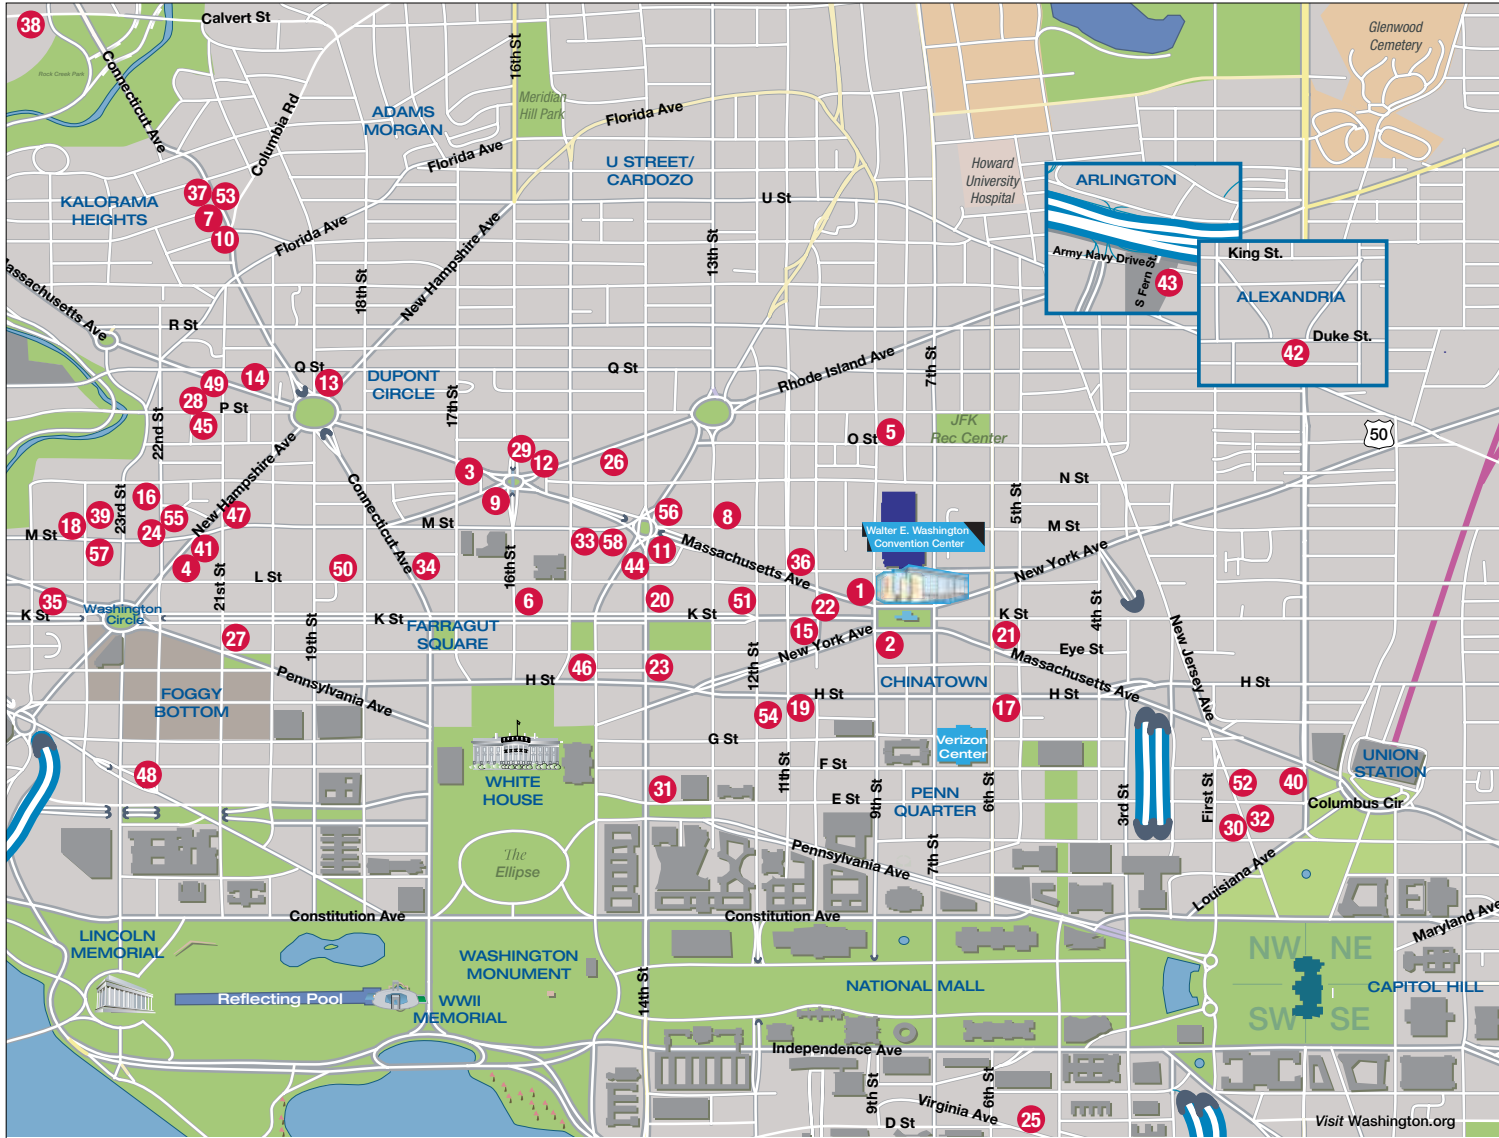

Hotel Map

- | | | |
|--|---|--|
| 1. Marriott Marquis Washington DC | 21. Hampton Inn Washington Convention Center | 41. Renaissance Washington DC, Dupont Circle Hotel |
| 2. Renaissance Washington, DC Downtown | 22. Henley Park Hotel | 42. Residence Inn Alexandria Old Town/Duke Street |
| 3. Beacon Hotel & Corporate Quarters | 23. Hilton Garden Inn Washington, DC | 43. Residence Inn Arlington Pentagon City |
| 4. Best Western Georgetown Hotel & Suites | 24. Hilton Garden Inn Washington DC/Georgetown Area | 44. Residence Inn Washington, DC Downtown |
| 5. Cambria Suites Washington, DC Convention Center | 25. Holiday Inn Capitol - Washington DC | 45. Residence Inn Washington, DC/Dupont Circle |
| 6. Capital Hilton | 26. Hotel Helix | 46. Sofitel Washington, DC Lafayette Square |
| 7. Churchill Embassy Row Hotel | 27. Hotel Lombardy Washington DC | 47. St. Gregory Luxury Hotel & Suites |
| 8. Comfort Inn Downtown DC/Convention Center | 28. Hotel Palomar Washington DC | 48. State Plaza Hotel |
| 9. Courtyard by Marriott Embassy Row | 29. Hotel Rogue | 49. The Fairfax at Embassy Row, Washington DC |
| 10. Courtyard Washington, DC/Dupont Circle | 30. Hyatt Regency Washington on Capitol Hill | 50. The Quincy |
| 11. Donovan House Hotel | 31. JW Marriott Washington, DC | 51. Twelve & K Hotel Washington, DC |
| 12. DoubleTree by Hilton Hotel Washington, DC | 32. Liaison Capitol Hotel, An Affinia Hotel | 52. Washington Court Hotel |
| 13. Dupont Circle Hotel | 33. Loews Madison Hotel - Washington, DC | 53. Washington Hilton |
| 14. Embassy Row Hotel | 34. Mayflower Renaissance Washington, DC Hotel | 54. Washington Marriott at Metro Center |
| 15. Embassy Suites DC Convention Center | 35. Melrose Georgetown Hotel | 55. Washington Marriott Georgetown |
| 16. Embassy Suites Washington DC Downtown | 36. Morrison-Clark Inn | 56. Washington Plaza Hotel |
| 17. Fairfield Inn & Suites Washington, DC/Downtown | 37. Normandy Hotel | 57. Westin Georgetown, Washington, DC |
| 18. Fairmont Washington DC | 38. Omni Shoreham Hotel | 58. Westin Washington D.C. City Center |
| 19. Grand Hyatt Washington DC | 39. Park Hyatt Washington | |
| 20. Hamilton Crowne Plaza | 40. Phoenix Park Hotel | |