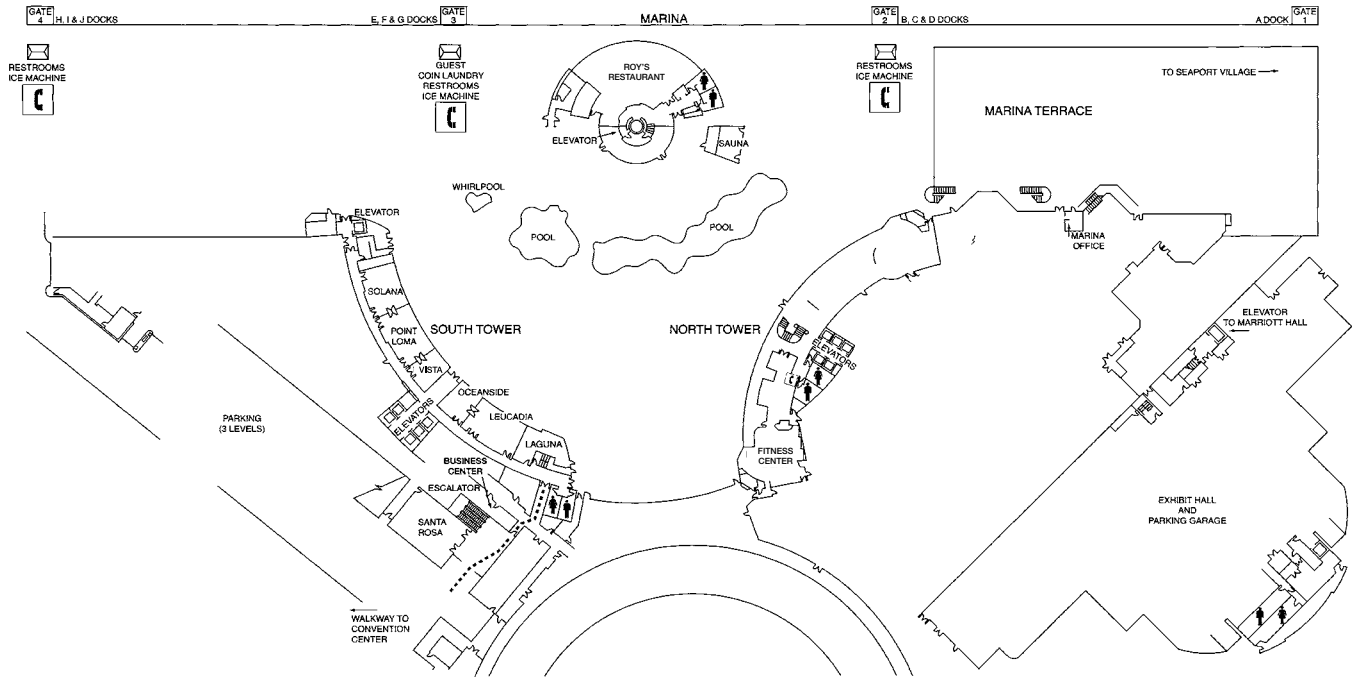

Hotel Floor Plans

Manchester Grand Hyatt

Marriott Marquis & Marina

South Tower Level 1

North Tower

Lobby Level Second Floor

Hotel Floor Plans

Marriott Marquis & Marina (continued)

South Tower

Level 3

Second Floor

Bayside

1st Floor

Laguna
Leucadia
Oceanside
Point Loma
Santa Rosa
Solana
Vista

3rd Floor

Balboa
Cardiff
Carlsbad
Del Mar
Encinitas
Marina Ballroom D-G
Miramar
Mission Hills
Palomar

4th Floor

Catalina
Coronado
Dana Point
La Costa
La Jolla
La Mesa
Malibu
Newport Beach

Level 4

North Tower

Lobby Level

Presidio 1-2
Rancho Santa Fe 1-3
San Diego Ballrooms A-C
Torrey Pines 1-3

Marriott Hall

Anaheim
Atlanta
Chicago
Marriott Hall 1-6
New York
Orlando
San Francisco

Hilton San Diego Bayfront

Aqua Level

Cobalt Level

Hotel Floor Plans

Hilton Dan Diego Bayfront

Indigo Level

Sapphire Level