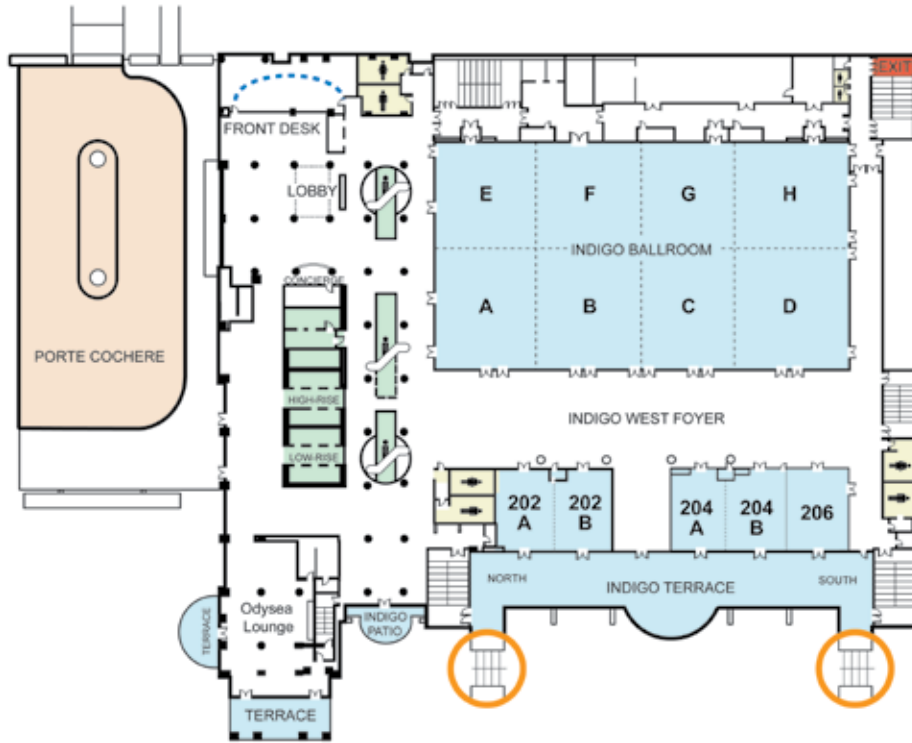

Hotel Floor Plans

Manchester Grand Hyatt

Marriott Marquis & Marina

South Tower Level 1

North Tower

Lobby Level Second Floor

Hotel Floor Plans

Marriott Marquis & Marina (continued)

South Tower

Level 3

Second Floor

Bayside

1st Floor

Laguna
Leucadia
Oceanside
Point Loma
Santa Rosa
Solana
Vista

3rd Floor

Balboa
Cardiff
Carlsbad
Del Mar
Encinitas
Marina Ballroom D-G
Miramar
Mission Hills
Palomar

4th Floor

Catalina
Coronado
Dana Point
La Costa
La Jolla
La Mesa
Malibu
Newport Beach

Level 4

North Tower

Lobby Level

Presidio 1-2
Rancho Santa Fe 1-3
San Diego Ballrooms A-C
Torrey Pines 1-3

Marriott Hall

Anaheim
Atlanta
Chicago
Marriott Hall 1-6
New York
Orlando
San Francisco

Hilton San Diego Bayfront

Aqua Level

Cobalt Level

Hotel Floor Plans

Hilton Dan Diego Bayfront

Indigo Level

Sapphire Level