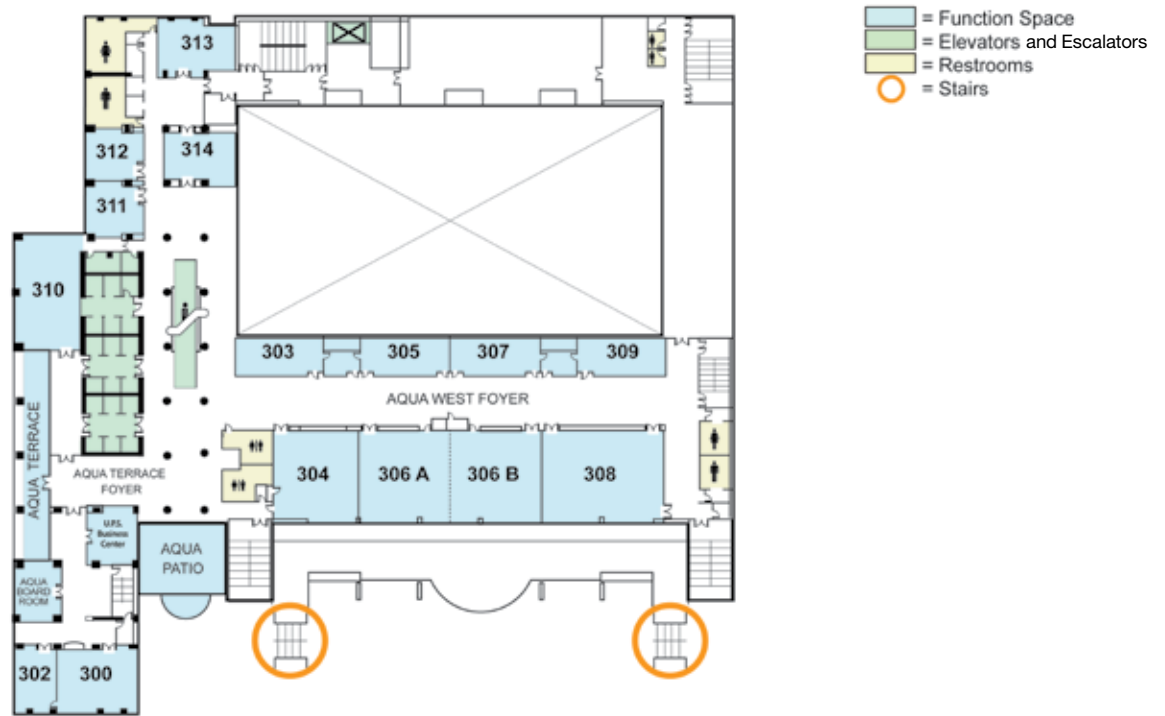

Hotel Floor Plans

Manchester Grand Hyatt

Marriott Marquis & Marina

South Tower Level 1

North Tower

Lobby Level Second Floor

Hotel Floor Plans

Marriott Marquis & Marina (continued)

South Tower

Level 3

Second Floor

Bayside

1st Floor

Laguna
Leucadia
Oceanside
Point Loma
Santa Rosa
Solana
Vista

3rd Floor

Balboa
Cardiff
Carlsbad
Del Mar
Encinitas
Marina Ballroom D-G
Miramar
Mission Hills
Palomar

4th Floor

Catalina
Coronado
Dana Point
La Costa
La Jolla
La Mesa
Malibu
Newport Beach

Level 4

North Tower

Lobby Level

Presidio 1-2
Rancho Santa Fe 1-3
San Diego Ballrooms A-C
Torrey Pines 1-3

Marriott Hall

Anaheim
Atlanta
Chicago
Marriott Hall 1-6
New York
Orlando
San Francisco

Hilton San Diego Bayfront

Aqua Level

Cobalt Level

Hotel Floor Plans

Hilton Dan Diego Bayfront

Indigo Level

Sapphire Level