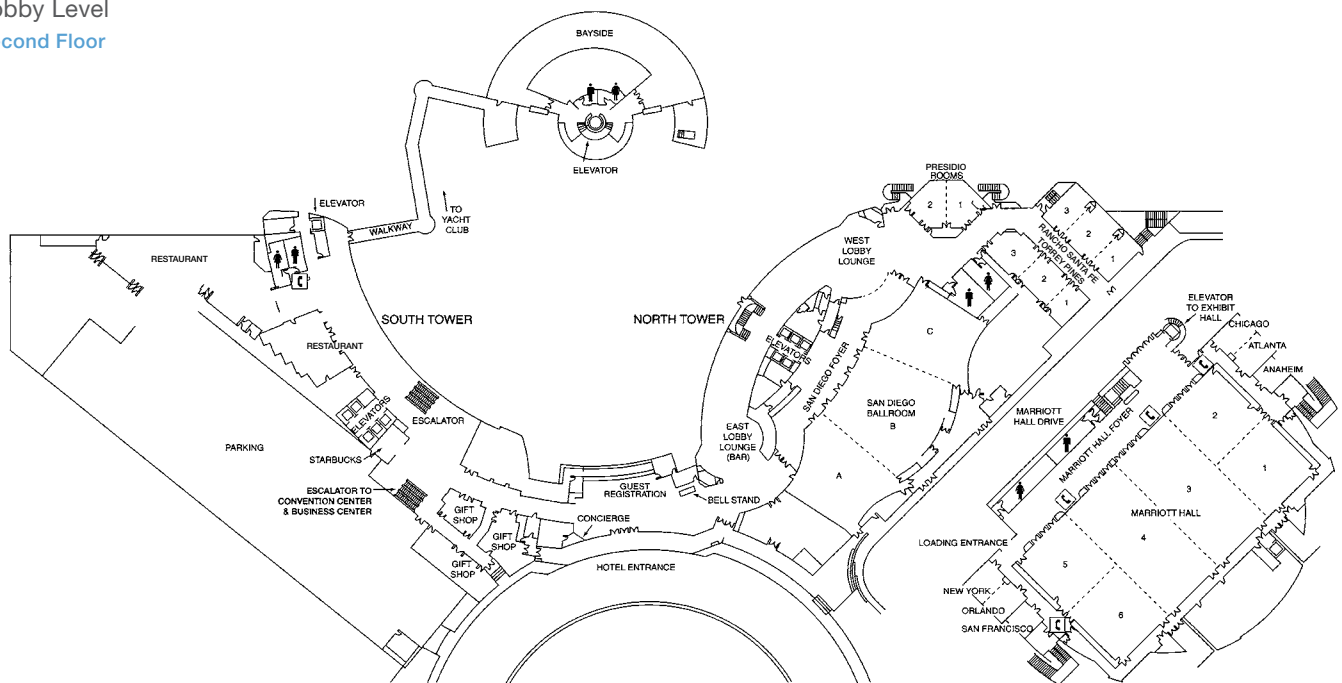

Hotel Floor Plans

Manchester Grand Hyatt

Marriott Marquis & Marina

South Tower Level 1

North Tower

Lobby Level Second Floor

Hotel Floor Plans

Marriott Marquis & Marina (continued)

South Tower

Level 3

Second Floor

Bayside

1st Floor

Laguna
Leucadia
Oceanside
Point Loma
Santa Rosa
Solana
Vista

3rd Floor

Balboa
Cardiff
Carlsbad
Del Mar
Encinitas
Marina Ballroom D-G
Miramar
Mission Hills
Palomar

4th Floor

Catalina
Coronado
Dana Point
La Costa
La Jolla
La Mesa
Malibu
Newport Beach

Level 4

North Tower

Lobby Level

Presidio 1-2
Rancho Santa Fe 1-3
San Diego Ballrooms A-C
Torrey Pines 1-3

Marriott Hall

Anaheim
Atlanta
Chicago
Marriott Hall 1-6
New York
Orlando
San Francisco

Hilton San Diego Bayfront

Aqua Level

Cobalt Level

Hotel Floor Plans

Hilton Dan Diego Bayfront

Indigo Level

Sapphire Level