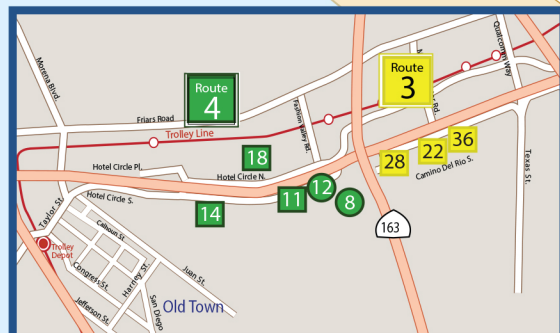

- 32 Residence Inn San Diego Bayfront
- 33 Residence Inn San Diego Downtown
- 34 Residence Inn San Diego Gaslamp Quarter
- 35 San Diego Marriott Gaslamp Quarter
- 36 Sheraton Mission Valley San Diego Hotel
- 37 Sheraton San Diego Hotel & Marina
- 38 Sofia Hotel
- 39 Springhill Suites San Diego Downtown/Bayfront
- 40 U.S. Grant Hotel
- 41 Westgate Hotel
- 42 Westin San Diego
- 43 Westin San Diego Gaslamp Quarter
- 44 Wyndham San Diego Bayside

Mission Valley & Hotel Circle

SOCIETY for NEUROSCIENCE